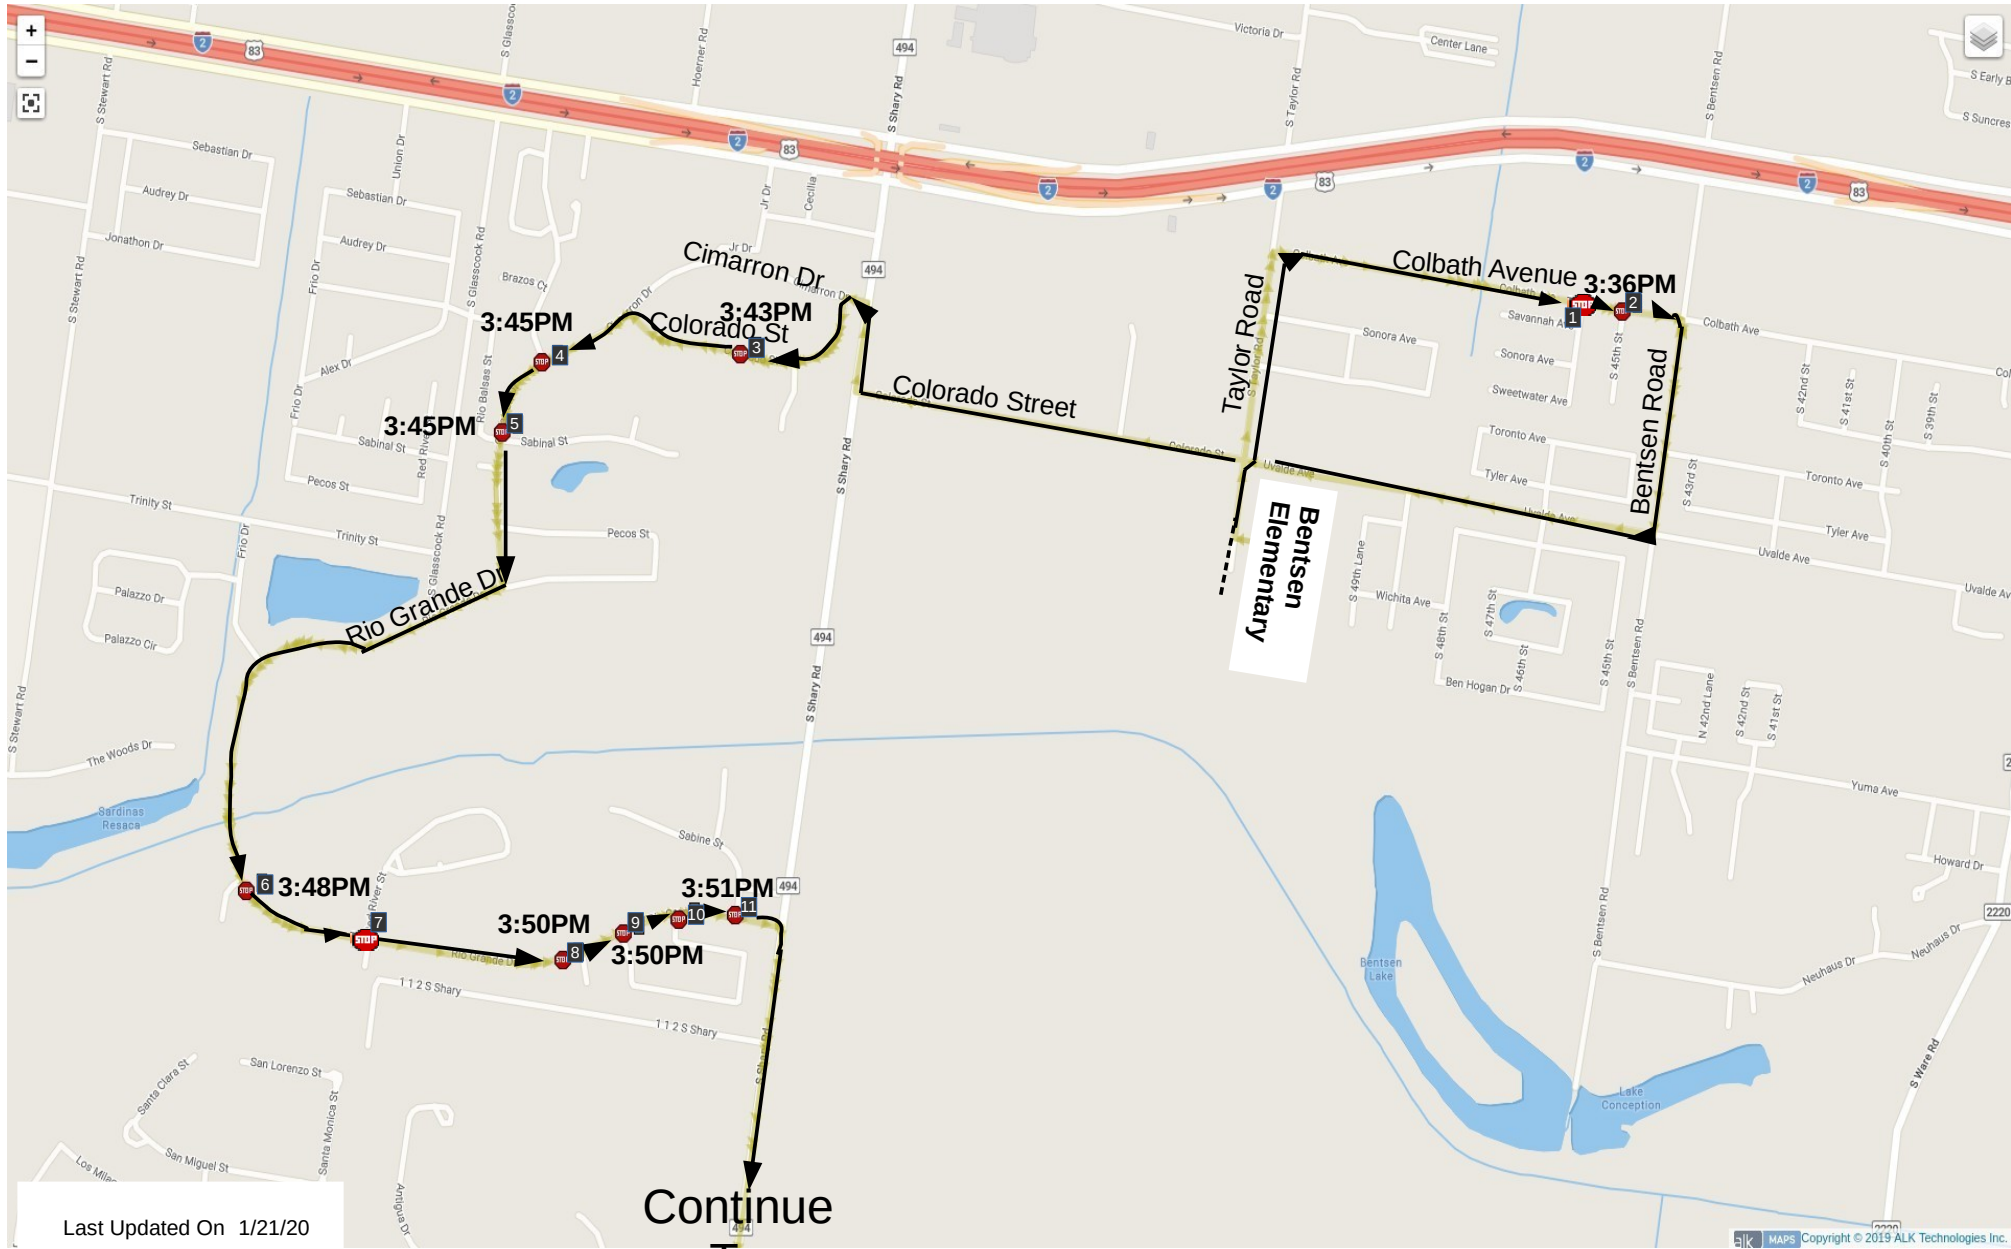

RT 22 PM 1st Run Bentsen Elementary

2019-2020

Last Updated On 1/21/20

Continue
To
B.L.G